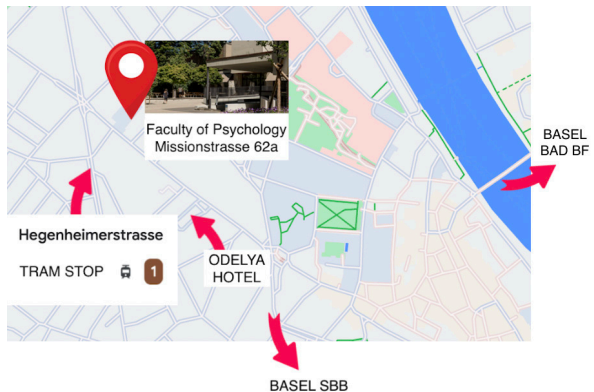

Public transport: The Faculty of Psychology is very easy to get to by public transportation. From Basel SBB train station or Badischer Bahnhof you can take tram number 1 (direction “Dreirosenbrücke”) to reach the bus stop “Hegenheimstrasse”.

Car: When travelling from the A2/A3, follow the signs to Basel Süd /City, Ausfahrt Basel Süd /West Universitätsspital, Universitätsspital and City Parking. Since finding suitable parking spaces is difficult, we recommend using public transport.

Plane: Take the airport shuttle bus (number 50) to Basel SBB train station and then change to tram 1 (see above).